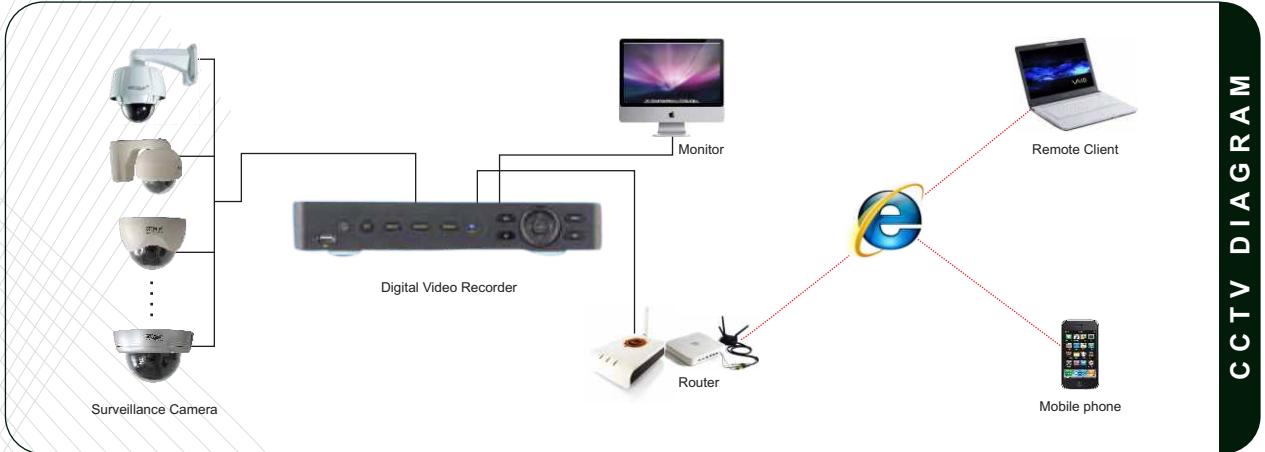

H.264 Digital Video Recorder

GEH5304 - 4ch 100/100fps DVR

GEH5308 - 8ch 200/200fps DVR

- New H.264 Video Compression
- Real - Time Display For All Channel (25fps D1/CH)
- Pentaplex Function: Display, Recording, Network, Backup & Playback
- Embedded Linux, User Friendly GUI
- Support 1 SATA HDD (up to 2TB)
- 2x USB For Mouse Control & Backup
- 1024ch CMS Software Provided
- Dual Streaming, Full Function IE Supported
- Max. 5 Users Log-On Simultaneously
- Advance Programmable User Authority
- Support 3G Symbian, Windows PDA, i-Phone, i-PAD & Google, Android Phones Remote View
- Video Backup: USB / Network
- Privacy Masking
- USB Mouse & Remote Control, RS485 PTZ control
- PTZ Control Through Remote Control, Mouse, Network (Internet Explorer & CMS)
- Dual Main Monitor Output: VGA & Composite
- Support both Dynamic & Static IP
- Watermark Function, Auto Recovery Power On

Korean component, Malaysian technology

Your last stop for CCTV solution

APPLICATION

CCTV DIAGRAM

SPECIFICATIONS

Model		GEH5304	GEH5308
Video Inputs		4ch	8ch
Video Outputs		1 Composite, 1 VGA (1024 x 768)	
Compression		Enhanced H.264	
Display		Real-Time 100fps	Real-Time 200fps
Recording (PAL)	CIF (352 x 288)	100fps	200fps
	D1 (704 x 576)	25fps	50fps
Storage		1 SATA HDD (up to 2TB)	
Audio		4ch In / 1ch Out	
Sensor		4ch In / 1ch Out	8ch In / 1ch Out
Power		12VDC, 110-230VAC / 4.5A Adapter Included	
Dimension (mm)		225 (W) x 42 (H) x 200 (D)	
Weight		1.5kg w/o HDD	