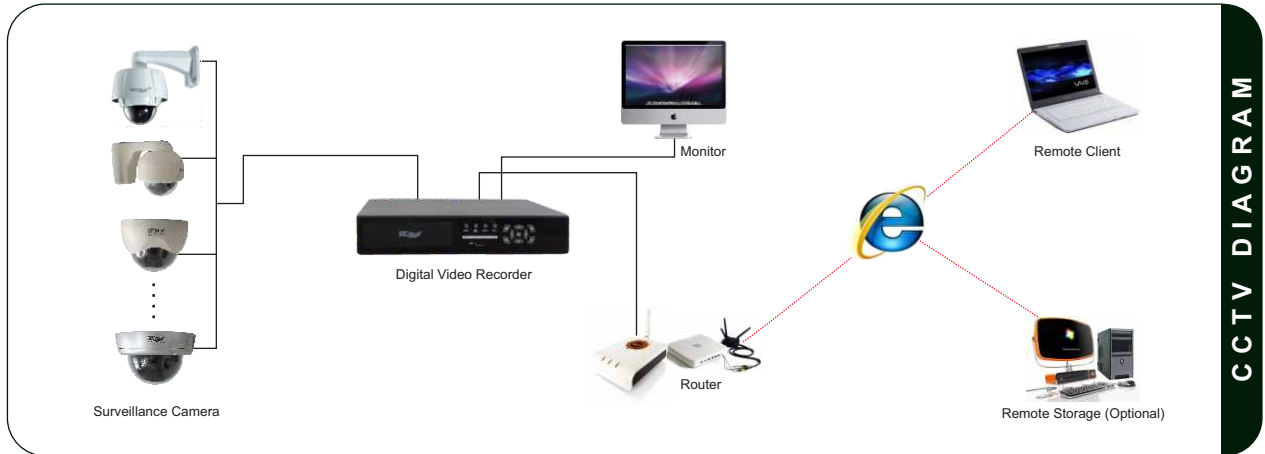

H.264 Digital Video Recorder

GEH4208 - 8ch 200/200fps DVR + 2HDDs

- Pentaplex : simultaneous Live Display, Recording, Playback, Remote Monitoring, backup
Pentaplex : simultaneous Live Display, Recording, Playback, Remote Monitoring, backup
- Build-in motion detection recording
- Build-in Network for LAN/ADSL (10/100baseT TCP/IP) viewing, playback & download
- Build-in Web Browser for remote view, 64ch CMS software, PDA viewer included
- 2 internal HDD, up to 2TB
- 4ch Audio input / 1 Audio output. Remote Audio for Live & Playback
- RS485 output for PTZ control
- Digital Zoom during Live Display
- Backup / Copy : LAN / USB Pendrive and External HDD, DVD-RW (option)
- System Control : Remote Control, PS2 Mouse
- Excellent image quality : H.264 720x576 resolution
- Recording picture quality : low/standard/high/highest programmable
- User friendly record search by time & date
- Multi recording mode : Motion, Continuous, Schedule & Alarm

Korean component, Malaysian technology

Your last stop for CCTV solution

APPLICATION

CCTV DIAGRAM

SPECIFICATIONS

Model	GEH4208	
Camera Input	8ch	
Signal	PAL / NTSC	
Video Output	1 x Video Composite, 1 x VGA (1024 x 768)	
Operating System	LINUX in firmware	
Display Frame Rate	200 frame/sec	
Recording (PAL)	Display	720 x 576 pixels
	Recording	200fps frame/s @360 x 288 pixels
		100fps frame/s @720 x 288 pixels
Alarm In / Out	8 in / 4 relay out	
PTZ Control	RS485 (PELCO-D, PELCO-P)	
Operating Temperature	5°C to +50°C non condensing	
Dimension (H x W x D)mm	70 x 360 x 400	
Weight	3.5kg w/o HDD	