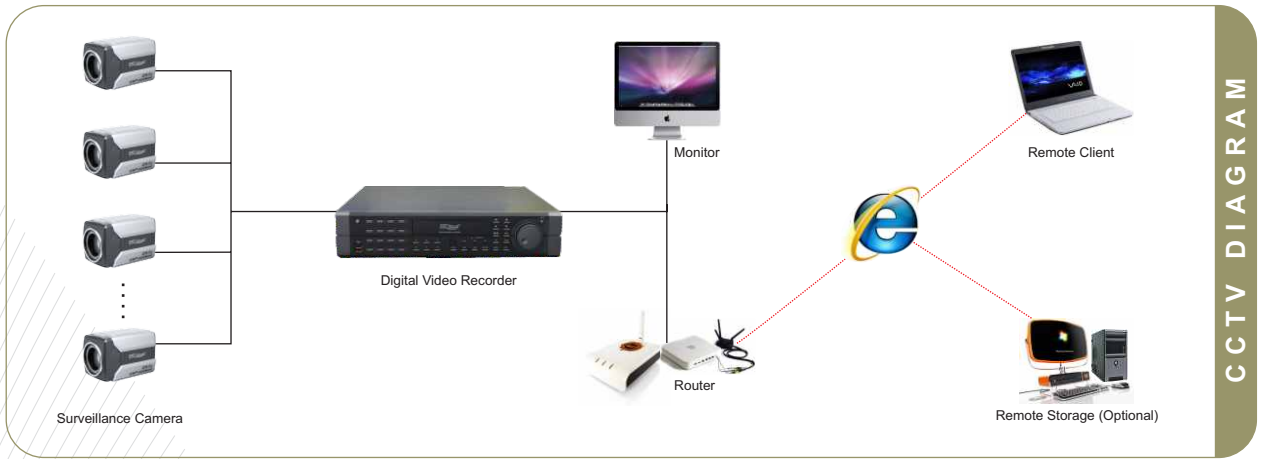

# ZOOM Camera

**GEZ141 - Resolution 480 TVL - Min. Illumination: 0.1Lux(F/1.6)**

**GEZ141X - Resolution 480 TVL - Min. Illumination: 0.01Lux(F/1.6)**

- High Magnification Zoom (Optical 22X, Digital 12X)
- Powerful & level selectable BLC
- OSD
- RS-485 interface (PELCO-D&P support)
- D&N function W/Built-in Day&Night lens
- Auto focus / Auto Iris

Made in Korea

CE FC

**SPECIFICATIONS**

Model	GEZ141	GEZ141X
<b>CCD TYPE</b>	1/4" COLOR SONY SUPER HAD CCD	1/4" COLOR SONY EXview HAD CCD
<b>Pixel</b>	410K	
<b>Scanning</b>	2:1 Interlace	
<b>Sync. Type</b>	Internal	
<b>Resolution</b>	480TV-LINE	
<b>Video output</b>	1.0Vp-p Composite	
<b>S/N Ratio</b>	50dB or More (AGC OFF)	
<b>Min.Illumination</b>	0.1 Lux (F/1.6)	0.01 Lux (F/1.6)
<b>Day &amp; Night</b>	ICR	
<b>Gamma</b>	γ=0.45 typ	
<b>White Balance</b>	ATW, PUSH, AWC, 3,200°K, 5,600°K, Manual(R,B)	
<b>Protocol</b>	PELCO-D&P	
<b>Focal length</b>	3.9mm ~ 85.8mm/F1.6(W)~F3.7(T)	
<b>Zoom</b>	Optical:22X, Digital 12X(264X)	
<b>OSD Menu</b>	YES	
<b>Shutter Speed</b>	AUTO:1/60(1/50)~1/100,000sec Manual:1/60(1/50),FLK(1/120),1/250,1/500,1/1,000,1/2,000,1/4,000,1/10,000	
<b>Power Supply</b>	Regulated 12V DC ± 10%	
<b>Current Consumption</b>	Max.400mA(at 12V DC)	
<b>Operation Temp.</b>	-10°C ~ 50°C	
<b>Preservation Temp.</b>	-20°C ~ 60°C	
<b>Dimension</b>	63.6(W)x75.2(H)x101.1(D)mm	