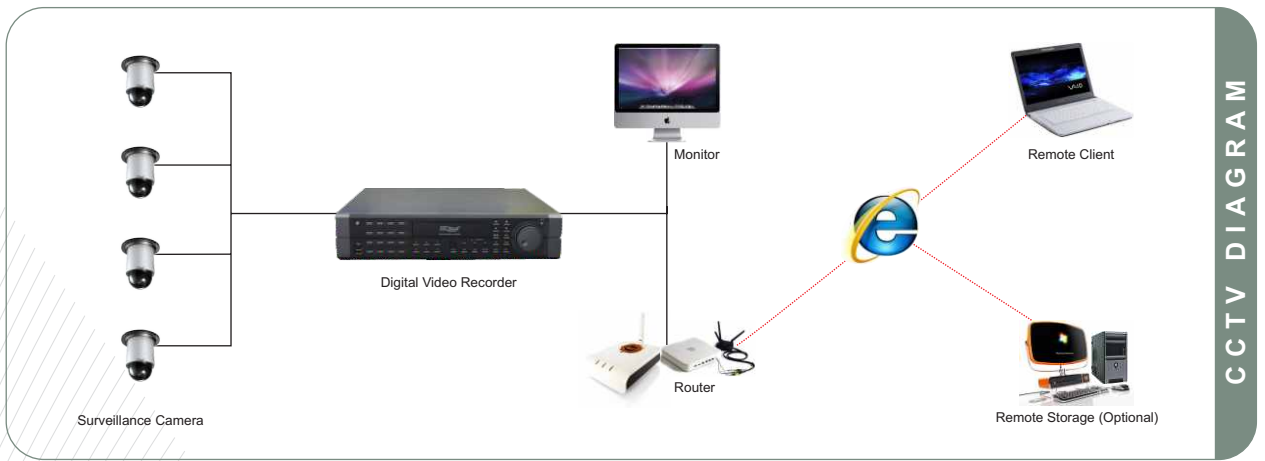

GOLdeye®

Your last stop for CCTV solution

High Speedome Camera

GEG140 - Min. Illumination: 0.1 Lux(F/1.6)
GEG140X - Min. Illumination: 0.01 Lux(F/1.6)

- Powerful 264X zoom
- 360° endless panning
- Max 400°/s speed at preset mode
- 128 Preset positions
- Auto - Flip (Automatically turn 180° when the camera tilts to its lower limits)
- Privacy zone masking function (8 zone)
- Alarm on action
- Option : Day & Night operation W/Built-in D&N lens

Made in Korea

CE FC

SPECIFICATIONS

Model	GEG140	GEG140X
Image Sensor	1/4" COLOR SONY SUPER HAD CCD	1/4" COLOR SONY EXview HAD CCD
Min. Illumination	0.1 Lux(F/1.6)	0.01 Lux(F/1.6)
Day & Night	ICR	
Zoom	22X Optical, 12X Digital	
Pixel	410K	
Resolution	Color : 480TV-Line, B/W : 560TV-Line	
Focal Length	f=3.4 ~ 122.4mm	
Pattern	4 patterns(210sec ~ 2 hours : depends on complexity)	
Privacy Zone	8 zone	
Tour	8 tours	
Auto Scan	CW/CCW/Custom mode	
Pan Angle	360 deg(Endless)	
Tilt Angle	180 deg(Auto Flip)	
Pan/Tilt Speed	Manual : 0.05 ~ 120 deg/sec , Preset : Max. 400 deg/sec	
Endless Rotate	YES	
Digital Flip	YES	
Alarm Input	8	
Alarm Output	Open collector(5V DC, 40mA), Relay(2A 30VDC, 0.5A 125VAC)	
Address	255	
Remote Control	RS-485 or RS-422	
Protocol	AUTO(Pelco-D)	
Baud Rate	AUTO(2400/9600)	
Current Consumption	24V AC/18W 1.5A	
Operation Temp.	-10°C ~ 50°C	
Preservation Temp.	-20°C ~ 60°C	
Dimension	Ø220x251.9(H)mm	
Weight	Approx. 2.2kg	